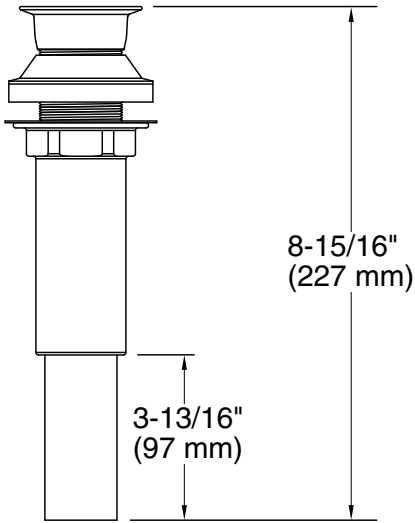

Features

- 1-1/4" (32 mm) connection.
- Without overflow.
- Decorative trim cap designs.
- Flower design.

Material

- Solid-brass construction for durability and reliability.

Recommended Products/Accessories

1-1/4"
(32 mm) OD

Technical Information

All product dimensions are nominal.

Notes

Install this product in accordance with the installation instructions.